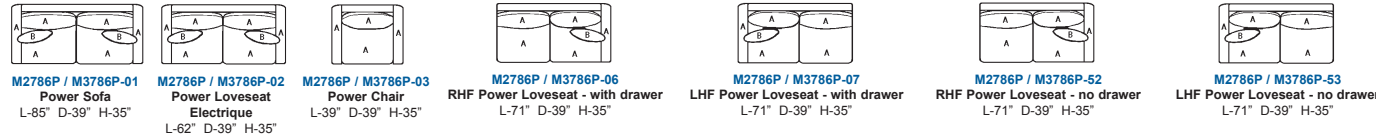

DECOR-REST

FURNITURE LTD

2786 & 3786

AVAILABLE IN FABRIC OR LEATHER

Sinusuous Spring Construction, 1.9 lb. Foam,
Semi-Attached back.
Water fowl feather encased in a 100% cotton twill

PROUDLY BUILT IN NORTH AMERICA

STATIONARY

POWER

STORAGE

CREATE YOUR OWN ROOM ARRANGEMENTS