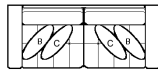

NOT REVERSIBLE ON THE -08-RHF CHAISE AND -09 LHF CHAISE & ALL LEATHER SKUS

PICK FROM 10 PIECES

2M / 3M-01 SOFA

ARM 1&3: L-86" D-38" H-35.5"
ARM 2: L-90" D-38" H-35.5"

2M / 3M-02 LOVESEAT

ARM 1&3: L-54" D-38" H-35.5"
ARM 2: L-58" D-38" H-35.5"